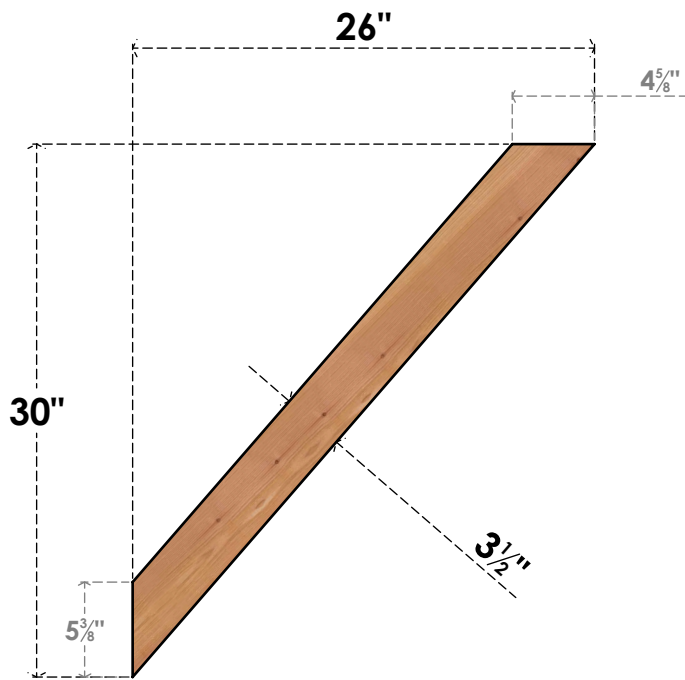

BRC04X26X30TRA00SWR

3 1/2"W X 26"D X 30"H TRADITIONAL SMOOTH BRACE, WESTERN RED CEDAR

SIDE

FRONT

EKENA MILLWORK
2300 WEST MAIN ST.
CLARKSVILLE, TX 75426
TOLL FREE: 866-607-0453
WWW.EKENAMILLWORK.COM

NOTES

1. INSTALLATION TO BE COMPLETED IN ACCORDANCE WITH MANUFACTURER'S SPECIFICATIONS.
2. DRAWING MAY NOT BE TO SCALE
3. THIS DRAWING IS INTENDED FOR DESIGN AND PLANNING PURPOSES ONLY.
4. ALL INFORMATION CONTAINED HEREIN WAS CURRENT AT THE TIME OF DEVELOPMENT BUT MUST BE REVIEWED AND APPROVED BY THE PRODUCT MANUFACTURER TO BE CONSIDERED ACCURATE.
5. PRODUCTS ARE NOT KILN DRIED. THIS ITEM IS UNIQUE AND WILL CONTAIN THE NATURAL VARIATIONS THAT THE WOOD SPECIES OFFERS. THIS MAY RESULT IN VARIATIONS UP TO 1/4"