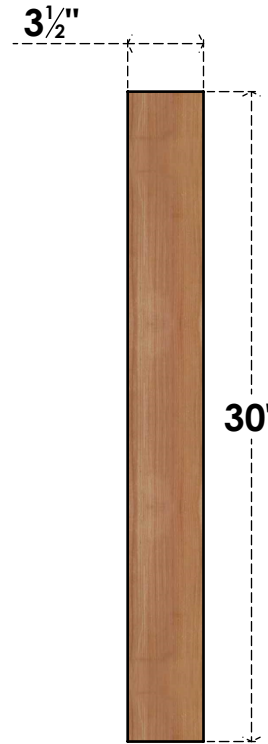

BRC04X26X30TRA00SWR

3 1/2"W X 26"D X 30"H TRADITIONAL SMOOTH BRACE, WESTERN RED CEDAR

SIDE

FRONT

EKENA MILLWORK
2300 WEST MAIN ST.
CLARKSVILLE, TX 75426
TOLL FREE: 866-607-0453
WWW.EKENAMILLWORK.COM

NOTES

1. INSTALLATION TO BE COMPLETED IN ACCORDANCE WITH MANUFACTURER'S SPECIFICATIONS.
2. DRAWING MAY NOT BE TO SCALE
3. THIS DRAWING IS INTENDED FOR DESIGN AND PLANNING PURPOSES ONLY.
4. ALL INFORMATION CONTAINED HEREIN WAS CURRENT AT THE TIME OF DEVELOPMENT BUT MUST BE REVIEWED AND APPROVED BY THE PRODUCT MANUFACTURER TO BE CONSIDERED ACCURATE.
5. PRODUCTS ARE NOT KILN DRIED. THIS ITEM IS UNIQUE AND WILL CONTAIN THE NATURAL VARIATIONS THAT THE WOOD SPECIES OFFERS. THIS MAY RESULT IN VARIATIONS UP TO 1/4"